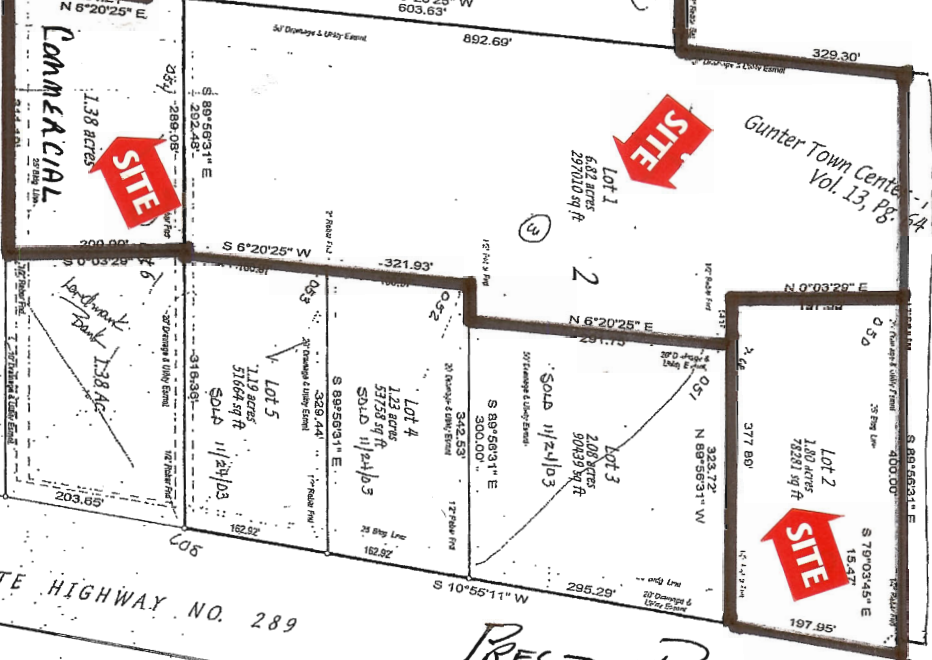

4th STREET

SURVEY 163

1.38 ACRES
6.82 "
1.80 "
14.94 "
24.94 +/- ACRES TOTAL

GUNTER SCHOOL
HIGH SCHOOL

Hwy 289

SITE # 117 OR 508